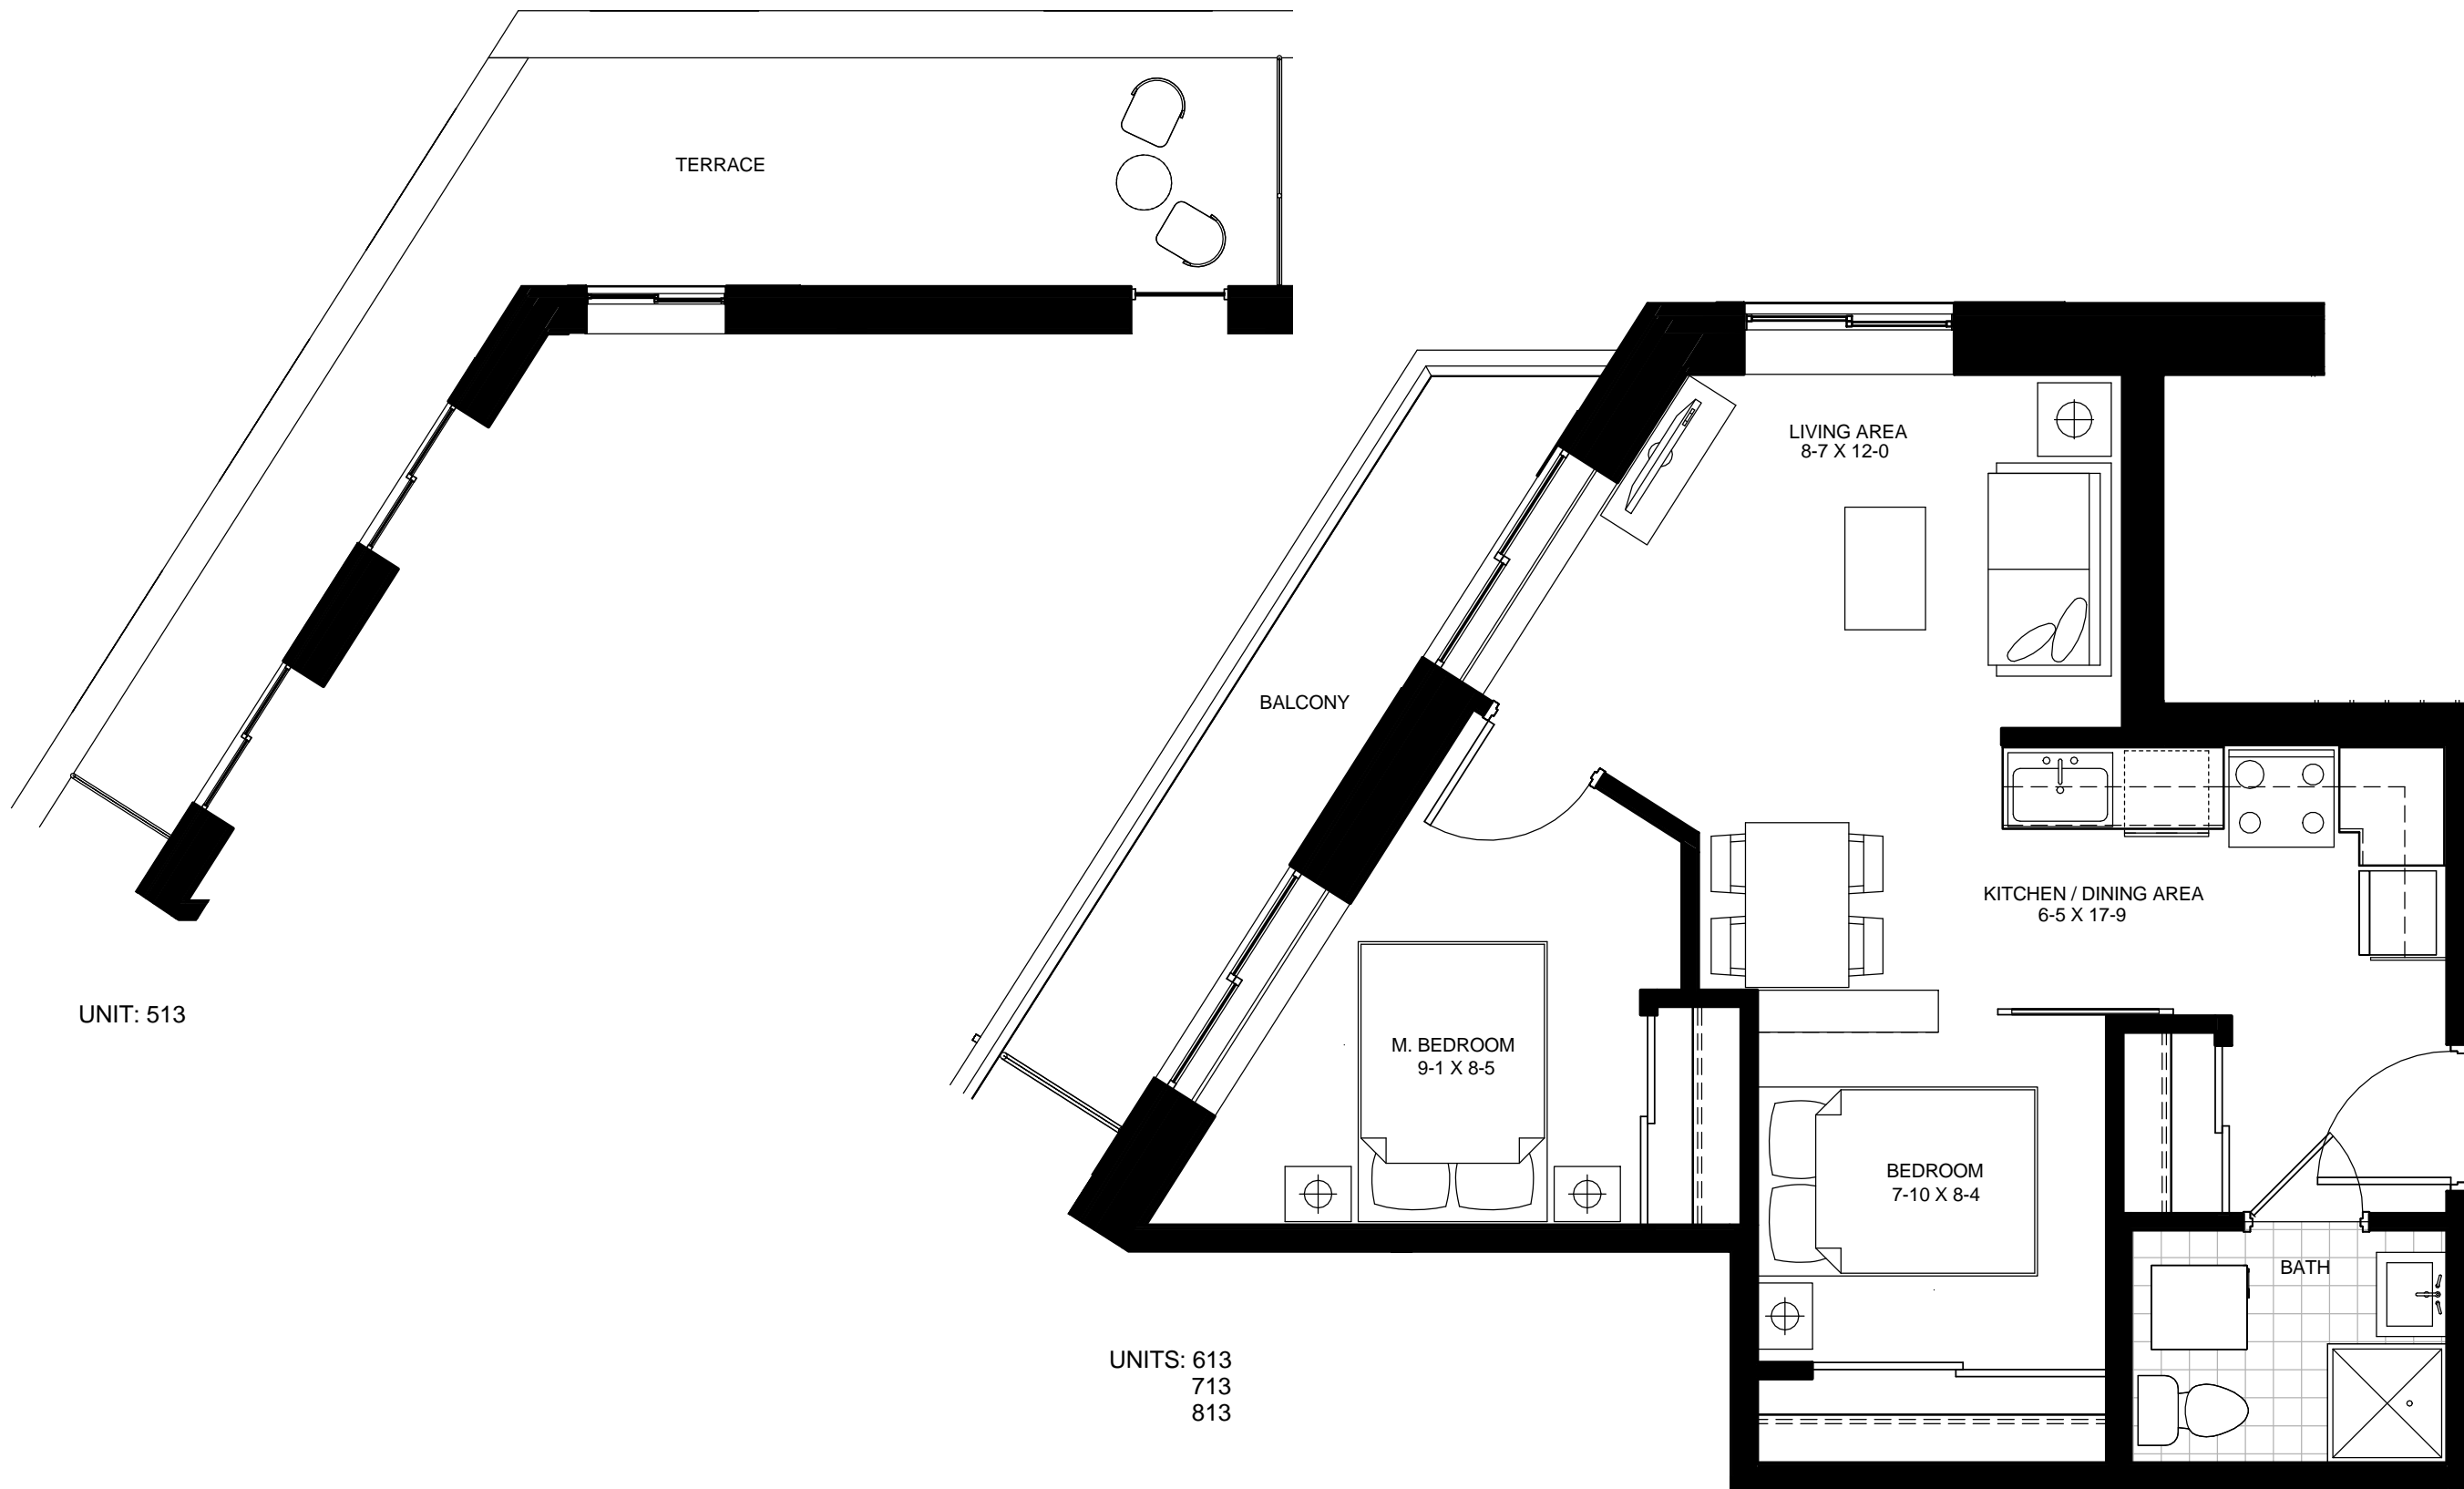

Schedule 'A'
652 PRINCESS STREET, KINGSTON, ON.

UNIT: 513

UNITS: 613
713
813

UNIT TYPE 2B10 622.31 SF

1st FLOOR

2-4rd FLOOR

5-8th FLOOR

9-10th FLOOR